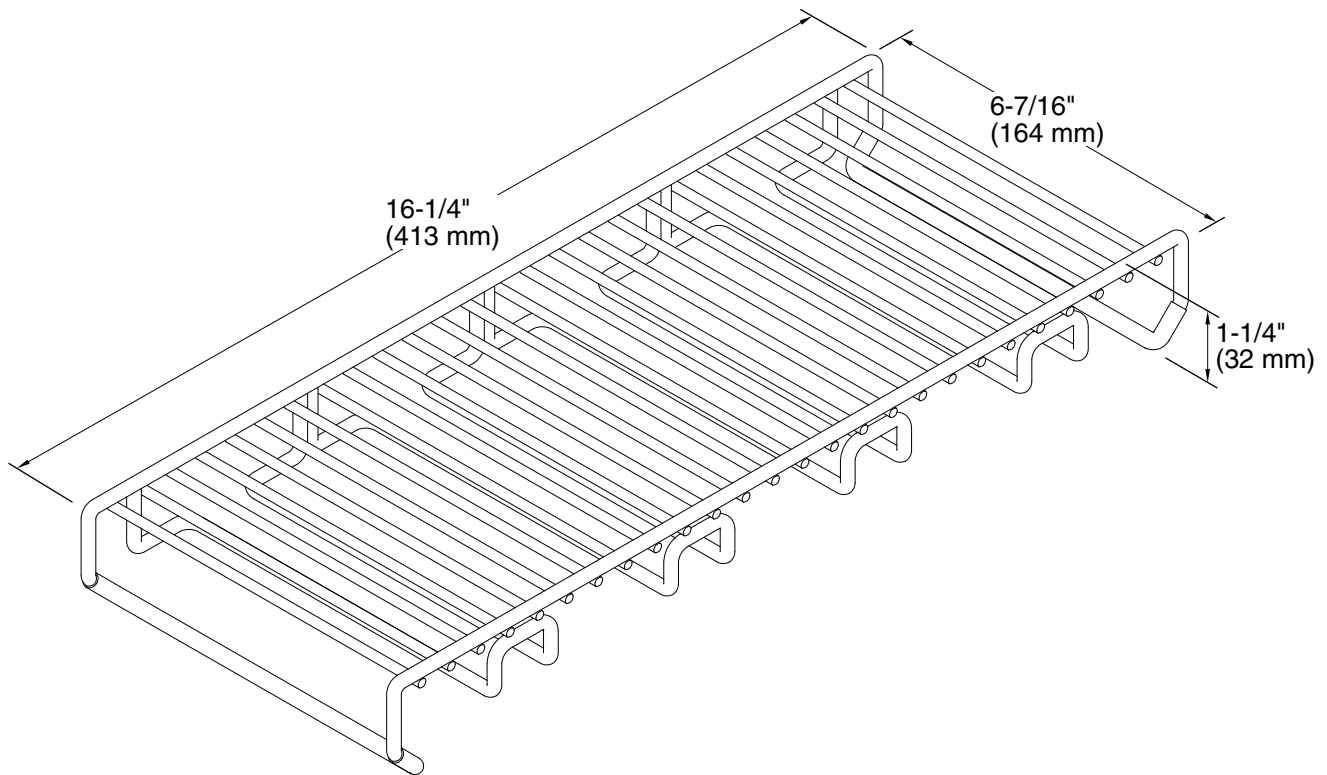

Technical Information

All product dimensions are nominal.

Material: Stainless Steel